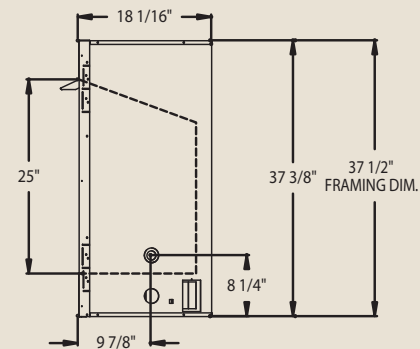

A Brand of Monessen Hearth Systems Co.
149 Cleveland Drive, Paris, Kentucky 40361

www.monessenhearth.com

To avoid personal injury or property damage, the product described by this brochure must be installed, operated and maintained in strict compliance with the instructions packaged with the product and all applicable building or fire codes. Contact local building or fire officials about restrictions and installation inspection requirements. All photographs and drawings on this brochure are for illustrative purposes only and are not intended for, nor should they be used as a substitute for the instructions packaged with the unit. Appearance and specifications of the product are subject to change without notice. © 2007 Monessen Hearth Systems Co.